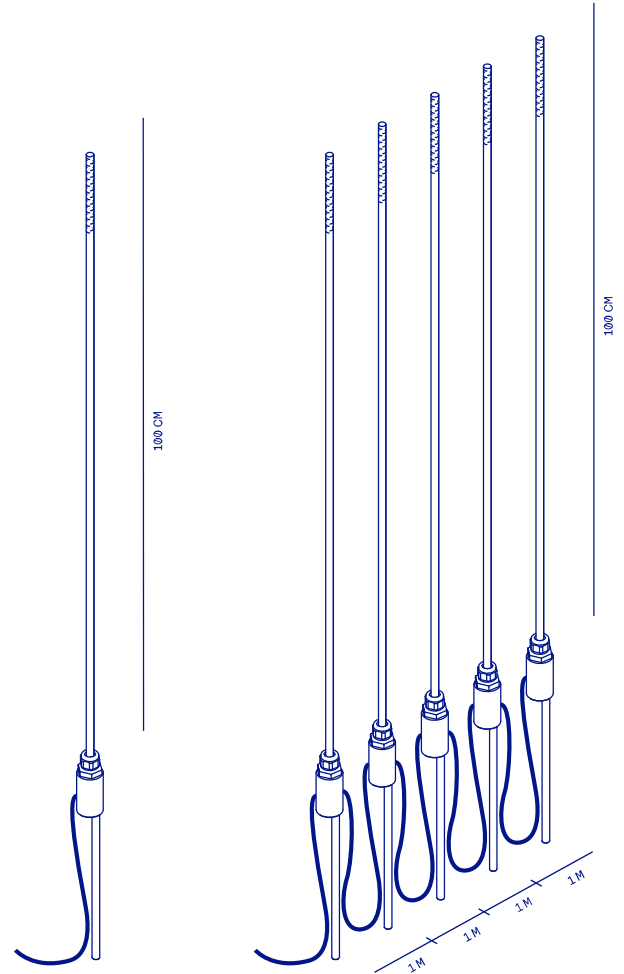

reed

ATMOSPHERIC ACCENT LIGHTING

Transparent fixture with brushed tip and light source at the bottom. The fully IP68 cast-off luminaire has a sturdy, UV-resistant acrylic fiber optic. You can fix the lamp with the included ground pin.

SPECIFICATIONS		REED / REED BUNDLE
HEIGHT	100 CM	
LIGHTSOURCE	LUXEON REBEL	
COLOR TEMP.	2700 K	
LUMEN OUTPUT	85 LM / 5 X 85 LM	
OPTIC	FIBER OPTIC	
RATED VOLTAGE	24 V DC	
DIMMABLE	YES	
POWER	1,4 W / 4,3 W	
IP CLASS	IP68	
INSULATION CLASS	III	

INSTALLATION

The luminaire is equipped with 1 meter neoprene cable: 05RN-F 2 x 1 MM². A separate 24 V DC power supply is required to operate the luminaire. Ground spike included.

ORDER NØ.

REED	2110
REED BUNDLE	2112