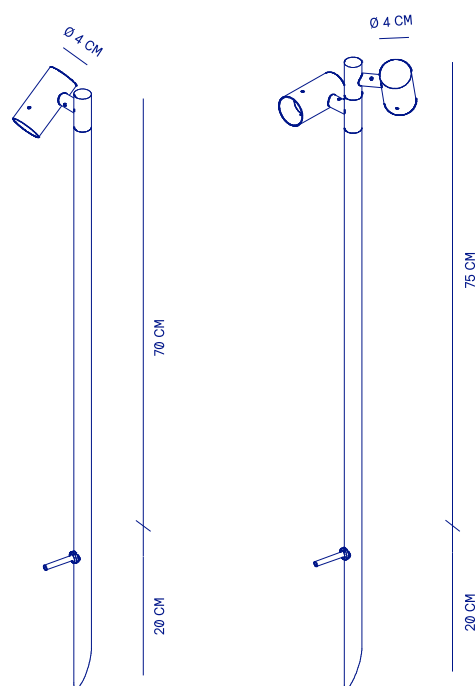

OUTDOOR SPOT / PATH LIGHTING

**Aluminum anodized spike with integrated LED module. The LED module is adjustable and can be fixed with a screw. The LED modules are cast in and have a protection class IP65. The Eye is available in two options: the Eye with one LED module and the Eye focus with two LED modules.**

**eye**

eye / eye focus

SPECIFICATIONS	EYE / EYE FOCUS
HEIGHT	70 CM / 75 CM
LIGHTSOURCE	LUXEON REBEL
COLOR TEMP.	2700 K
LUMEN OUTPUT	350 LM / 2 X 350 LM
OPTIC	25°
RATED VOLTAGE	24 V DC
DIMMABLE	YES
POWER	5 W / 10 W
IP CLASS	IP65
INSULATION CLASS	III

## INSTALLATION

The luminaire is equipped with 1 meter neoprene cable: 05RN-F 2 x 1 MM<sup>2</sup>. A separate 24 V DC power supply is required to operate the luminaire.

ORDER NØ.	NATURAL ANODISED	BLACK ANODISED
<b>EYE</b>	1810	1812
<b>EYE FOCUS</b>	1820	1822